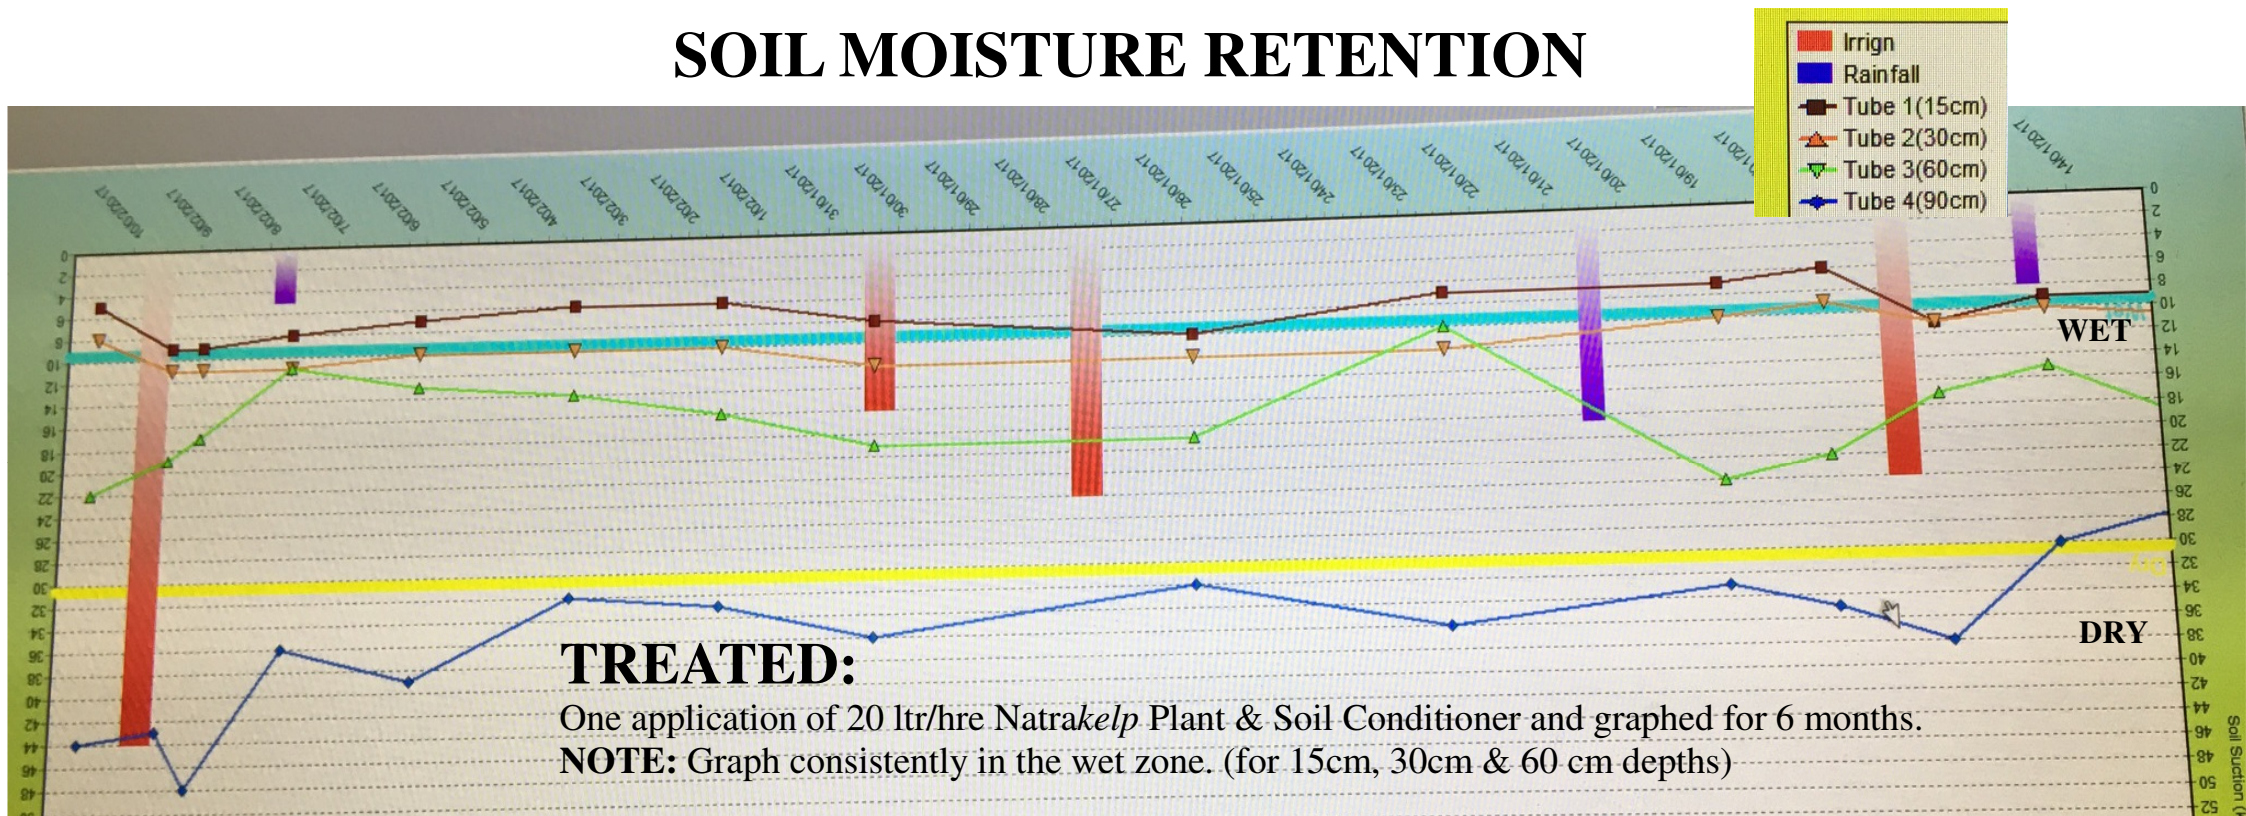

SOIL MOISTURE RETENTION